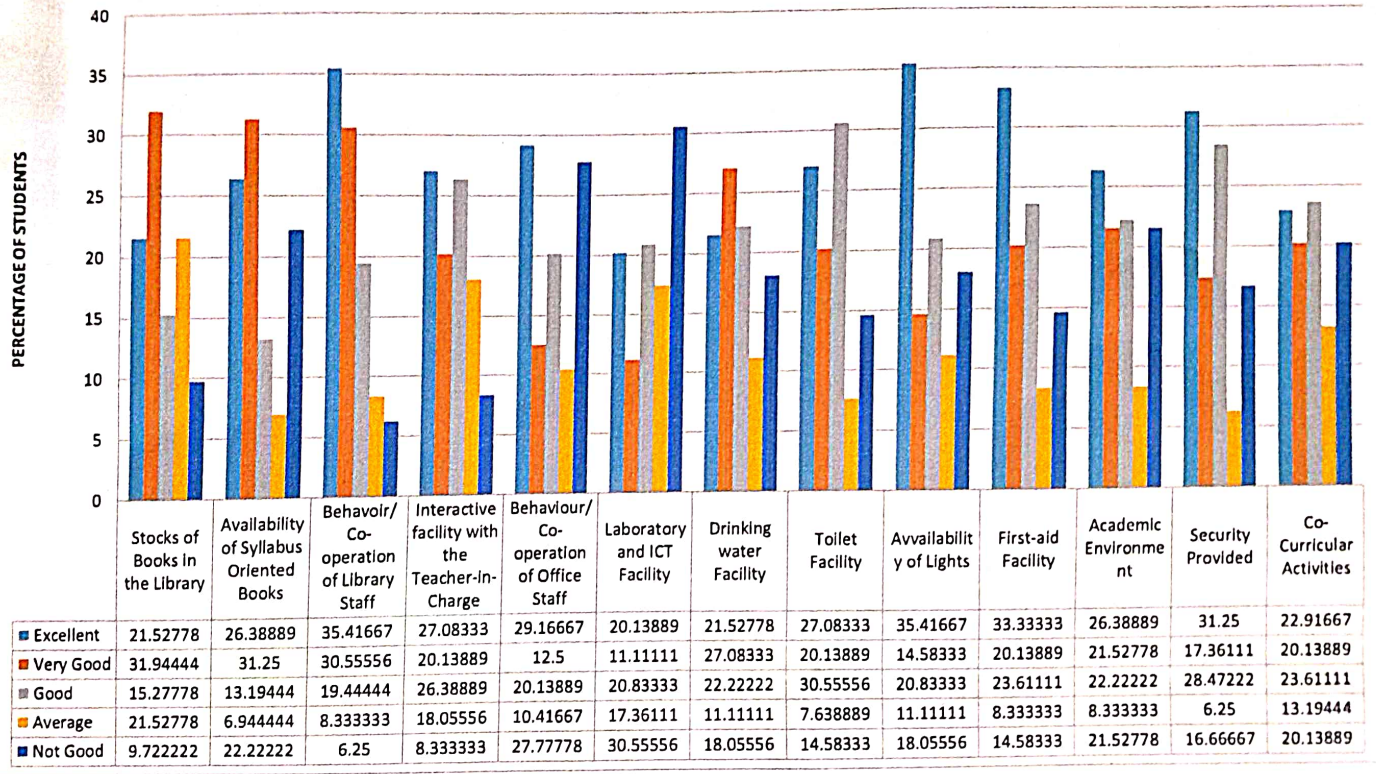

KALINAGAR MAHAVIDYALAYA

STUDENT FEEDBACK ANALYSIS FOR THE ACADEMIC YEAR 2019-2020

 Teacher in-charge
 KALINAGAR MAHAVIDYALAYA