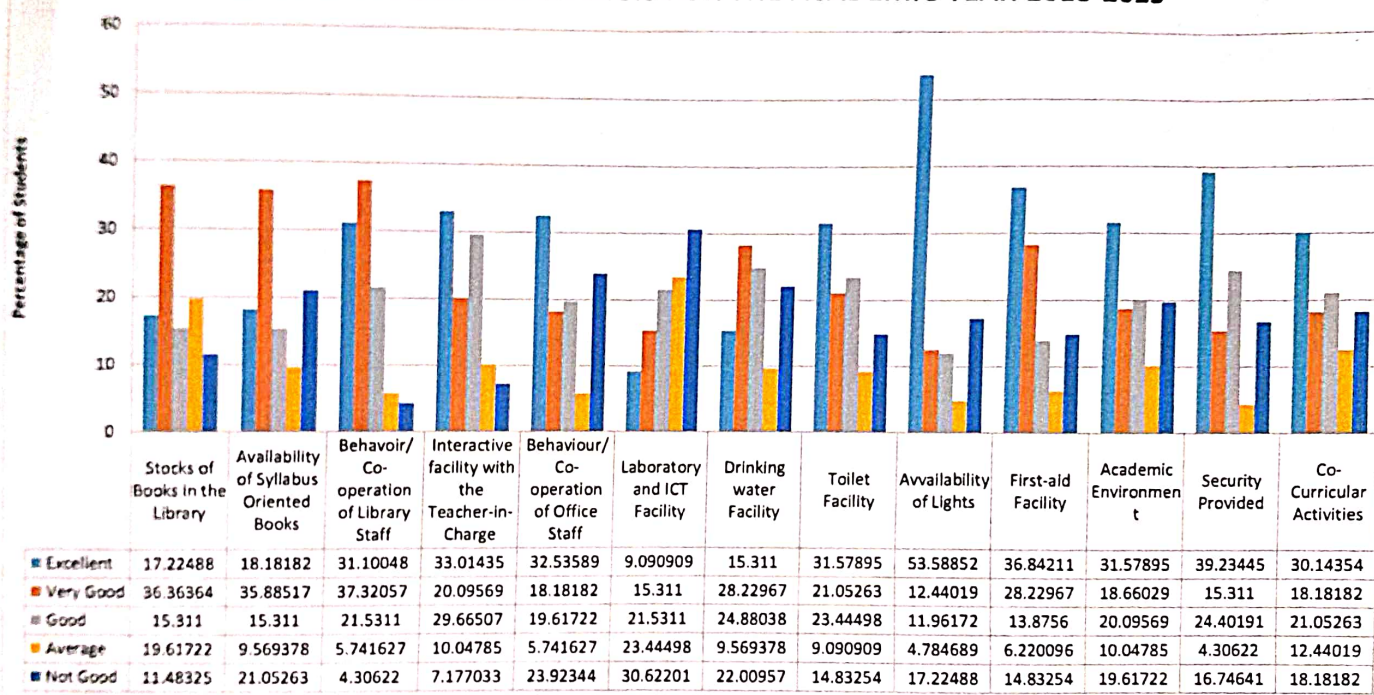

### STUDENT FEEDBACK ANALYSIS FOR THE ACADEMIC YEAR 2018-2019

  
 Teacher-in-charge  
 KALINAGAR MAHAVIDYALAYA