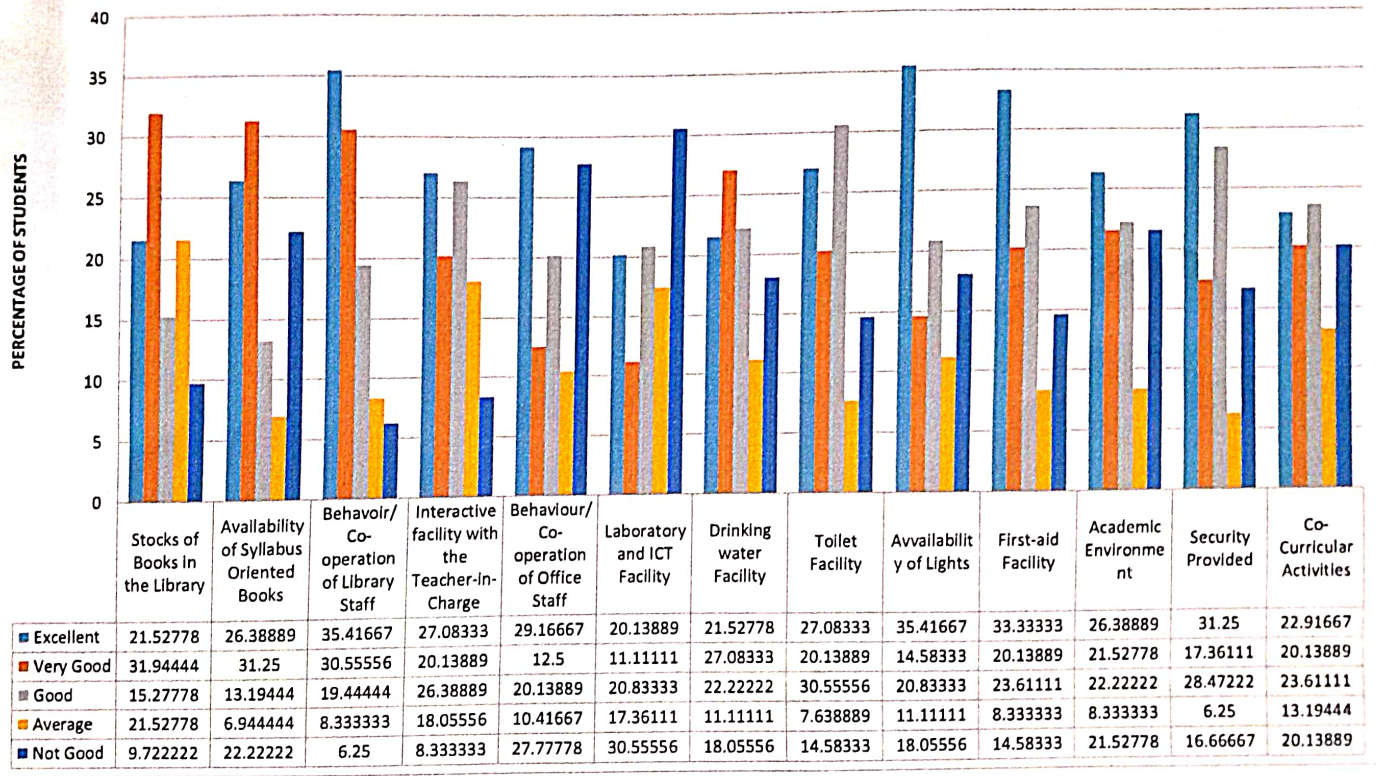

KALINAGAR MAHAVIDYALAYA

STUDENT FEEDBACK ANALYSIS FOR THE ACADEMIC YEAR 2019-2020

 Teacher in-charge
 KALINAGAR MAHAVIDYALAYA