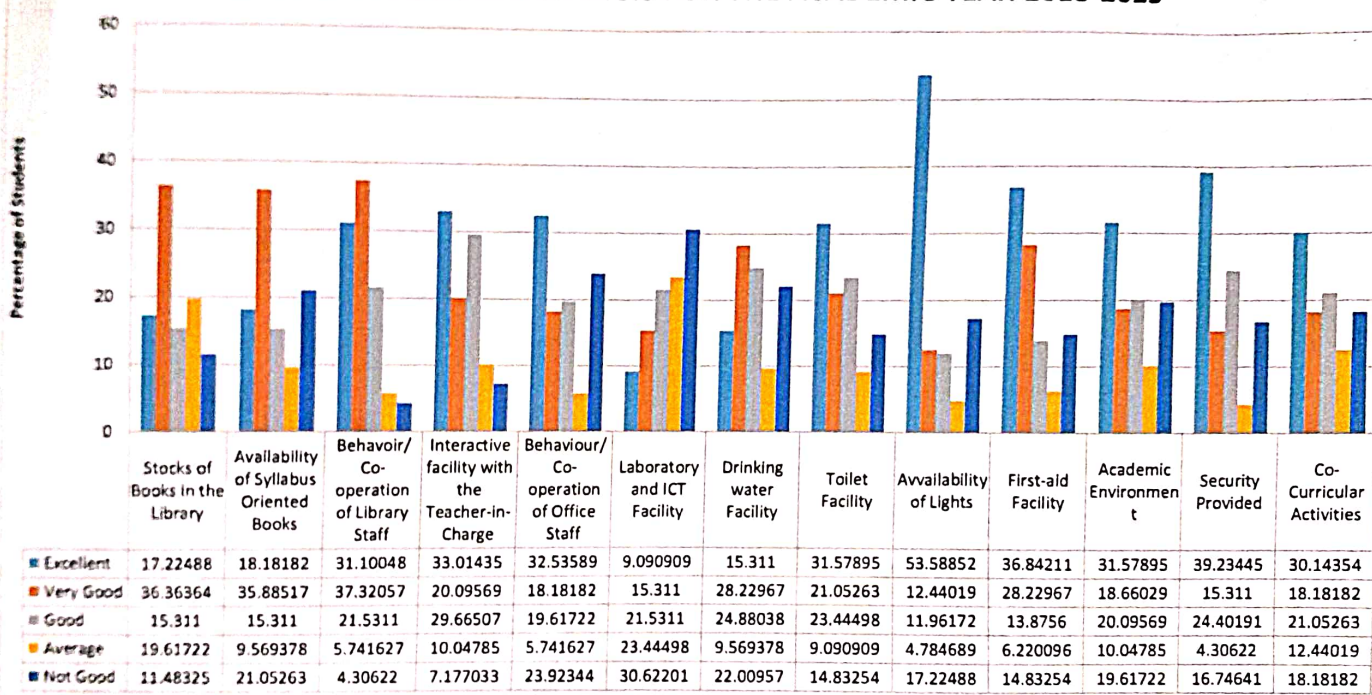

KALINAGAR MAHAVIDYALAYA

STUDENT FEEDBACK ANALYSIS FOR THE ACADEMIC YEAR 2018-2019

 Teacher-in-charge
 KALINAGAR MAHAVIDYALAYA